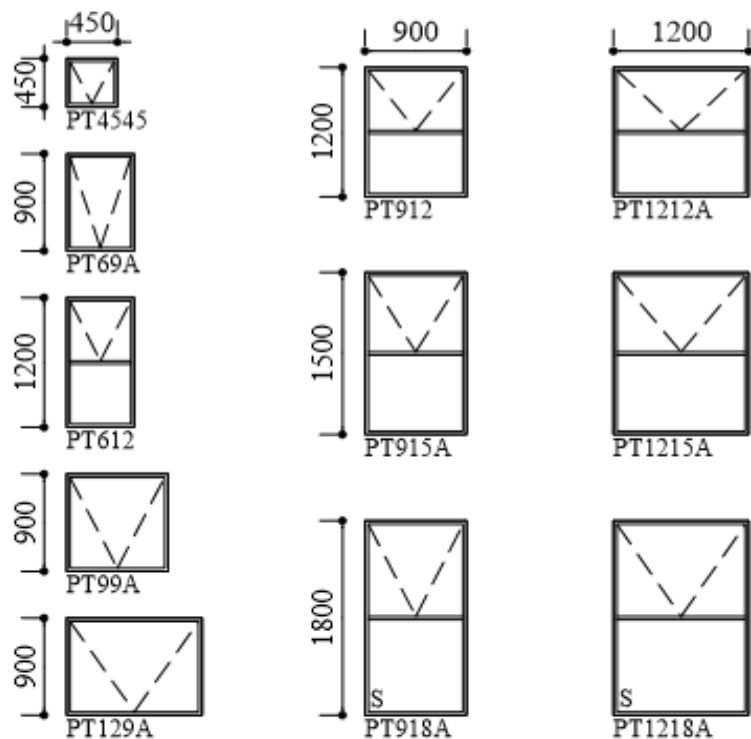

30,5mm or 36mm TOPHUNG CASEMENT WINDOWS

CENTRE SPLIT STYLE

MOCKSASH STYLE